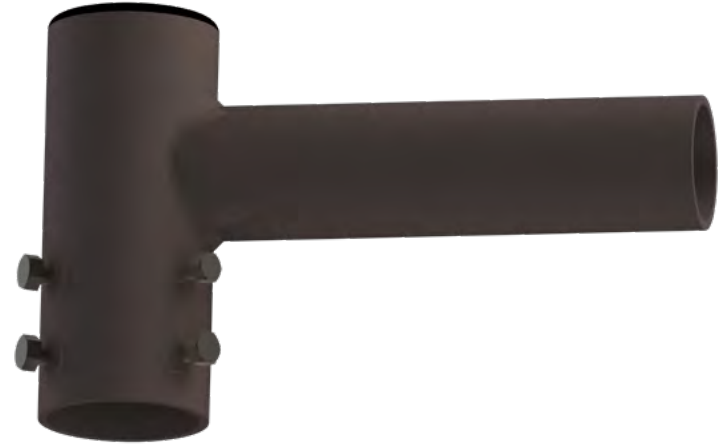

Spoke Bracket

SINGLE ARM

POLE-TOP MOUNTING

- Pole-top spoke bracket for one fixture at 90°
- Provides horizontal tenon of 2 3/8" for fixture mounting
- Adapter mounts to vertical tenon up to 2 1/2" in diameter
- Includes removable cap and Stainless Steel 316 mounting hardware assembled

OF LUMINAIRES
SERIES ARM SPREAD FINISH
SB - 1 - 000 - SBZ