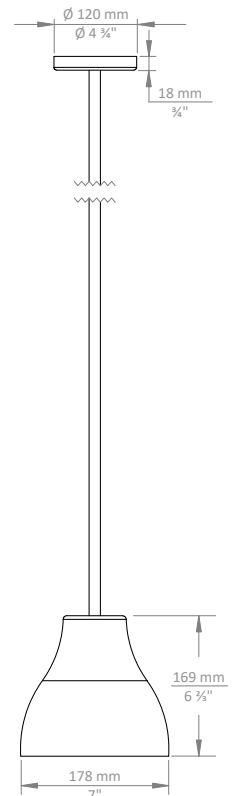

Zari 7 Pendant

7" Custom Order Luminaire

PROJECT _____

TYPE _____

- / 120 V
- / 50,000 Hours (L70)
- / ETL Certified
- / RoHS-compliant
- / Light Source: E26 base lamp
- / Adjustable height: 5.5'
- / Weight: 4 lb.
- / Non dimming

Ordering Information

Example: ZP7/AC/RD/ST

Fixture	Shade Material	Shade Color	Mounting
ZP7	OP - Glass AC - Acrylic	WH - White/Opal BK - Black BL - Blue GR - Green RD - Red OR - Orange YW - Yellow	ST - Stem Mount CB - Cable Mount