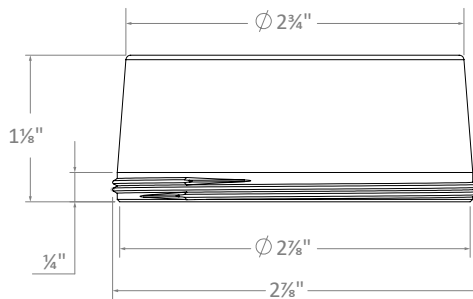

Accessories

FIELD-REPLACABLE THREADED SNOOT

- \ Available in powercoat aluminum
- \ Made to reduce viewing angle
- \ Exterior finish color will match the trackhead\module finish; the interior will be black
- \ Contact factory for special finish colors

X20

Xd24

Xd30