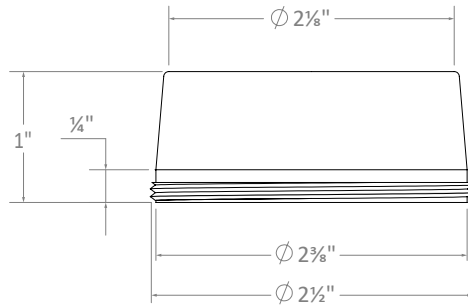

Accessories

FIELD-REPLACABLE THREADED SNOOT

- \ Available in powercoat aluminum
- \ Made to reduce viewing angle
- \ Exterior finish color will match the trackhead\module finish; the interior will be black
- \ Contact factory for special finish colors

X20