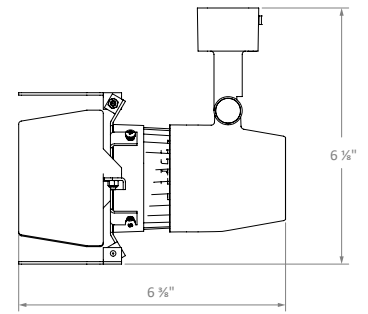

### FIELD-REPLACABLE THEATRICAL BARN DOOR

- Available in black metal
- Made to provide additional beam control
- Movable doors with a 150° range of motion can be set to cut off stray beams where needed, such as off of scenery or projection screens

#### Xd20

Weight without trackhead: 9 ½ oz.

#### Xd24

Weight without trackhead: 10 ½ oz.