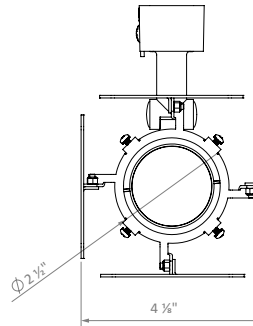

### FIELD-REPLACABLE THEATRICAL BARN DOOR

- Available in black metal
- Made to provide additional beam control
- Movable doors with a 150° range of motion can be set to cut off stray beams where needed, such as off of scenery or projection screens

#### Xd20

Weight without trackhead: 9 ½ oz.

#### Xd24

Weight without trackhead: 10 ½ oz.