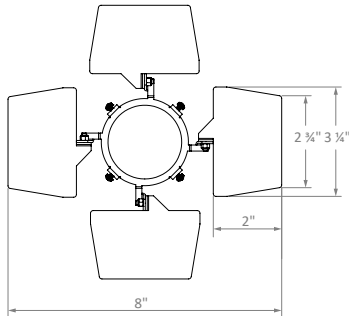

### FIELD-REPLACABLE THEATRICAL BARN DOOR

- Available in black metal
- Made to provide additional beam control
- Movable doors with a 150° range of motion can be set to cut off stray beams where needed, such as off of scenery or projection screens

#### Xd20

Weight without trackhead: 9 ½ oz.