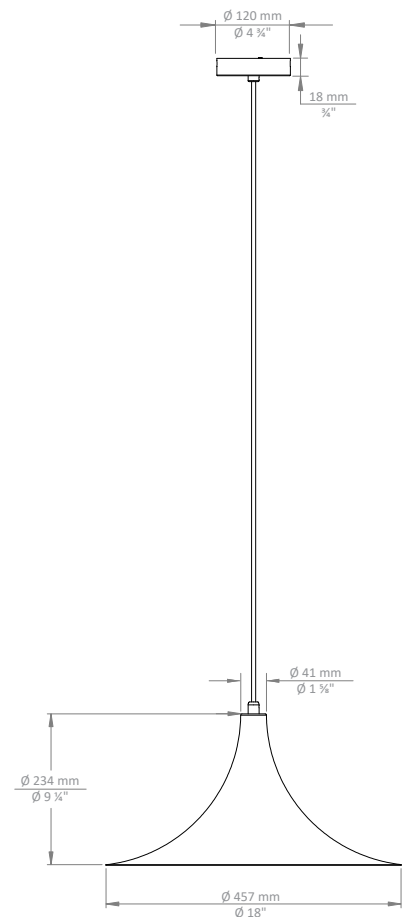

Tulip 18 Pendant

18" Custom Order Luminaire

PROJECT _____

TYPE _____

SPECIFICATION _____

- / 120 V
- / ETL Certified
- / RoHS-compliant
- / Light Source: E26 base lamp
- / Adjustable height: 5.5'
- / Non dimming

Ordering Information

Example: TP18/SA/WH/BK/CB/BK

Fixture	Shade Material	Interior Color	Exterior Color	Mounting	Mount Color
TP18	SA - Spun Aluminum	WH - White	WH - White BK - Black GY - Grey OR - Orange	ST - Stem Mount CB - Cable Mount	WH - White BK - Black