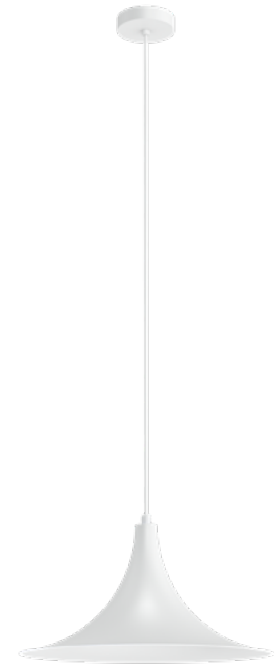

Tulip 18 Pendant

18" Custom Order Luminaire

PROJECT _____

TYPE _____

SPECIFICATION _____

- / 120 V
- / ETL Certified
- / RoHS-compliant
- / Light Source: E26 base lamp
- / Adjustable height: 5.5'
- / Non dimming

Ordering Information

Example: TP18/SA/WH/BK/CB/BK

Fixture	Shade Material	Interior Color	Exterior Color	Mounting	Mount Color
TP18	SA - Spun Aluminum	WH - White	WH - White BK - Black GY - Grey OR - Orange	ST - Stem Mount CB - Cable Mount	WH - White BK - Black