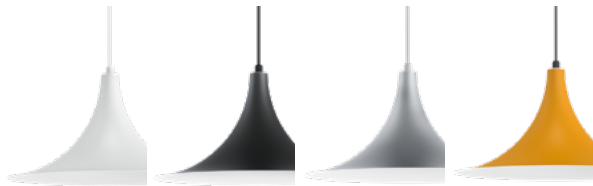

Tulip 18 Pendant

18" Custom Order Luminaire

PROJECT _____

TYPE _____

SPECIFICATION _____

- / 120 V
- / ETL Certified
- / RoHS-compliant
- / Light Source: E26 base lamp
- / Adjustable height: 5.5'
- / Non dimming

Ordering Information

Example: TP18/SA/WH/BK/CB/BK

Fixture	Shade Material	Interior Color	Exterior Color	Mounting	Mount Color
TP18	SA - Spun Aluminum	WH - White	WH - White BK - Black GY - Grey OR - Orange	ST - Stem Mount CB - Cable Mount	WH - White BK - Black