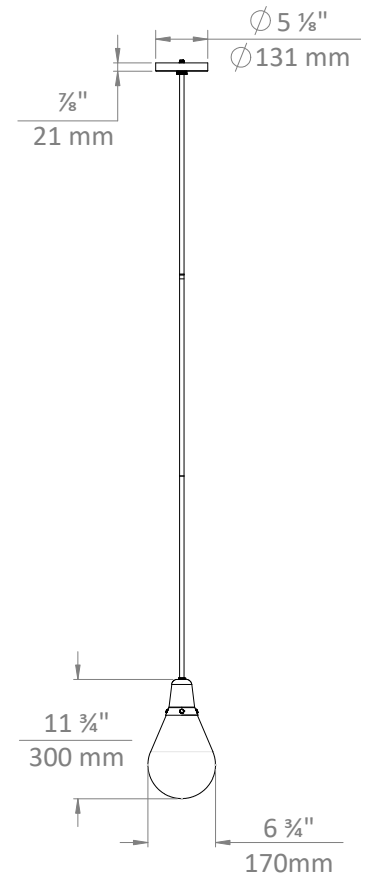

Teardrop Pendant

7" Custom Order Luminaire

PROJECT _____

TYPE _____

SPECIFICATION _____

- 120 V
- ETL Certified
- RoHs-compliant
- Light Source: E26 base (lamp by others); 10 W maximum
- Adjustable cable height: 8'

Ordering Information

Example: TDP7/AO/S/WH/ST

Fixture	Globe Material	Metal Material	Metal Finish	Mounting
TDP7	AO - Acid Opal Glass CG - Clear Glass	S - Painted Steel B - True Brass	BS - Brushed Brass DB - Dark Brass CR - Chrome BN - Brushed Nickel GD - Gold BZ - Bronze	CB - Cable Mount ST - Stem Mount SC - Swivel Canopy Stem Mount