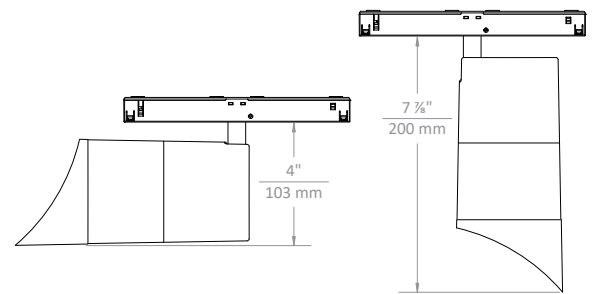

WARRANTY

- 5-year warranty

BEAM SPREAD DETAIL

Wide Wall Wash (WW)

- Horizontal = 80° , $F = 110^\circ$
- Vertical = 50° , $F = 80^\circ$

DIMENSIONAL DETAILS

FINISHES Shown with snoots and hex louvers.

Standard Finishes