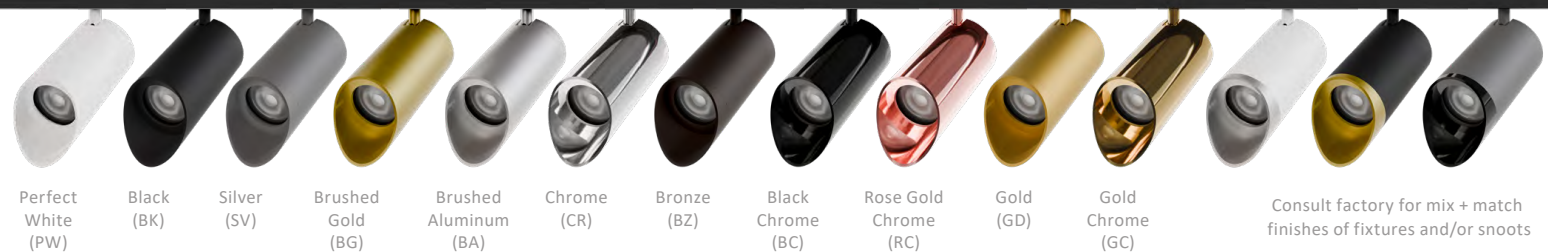

WARRANTY

- 5-year warranty

BEAM SPREAD DETAIL

Wide Wall Wash (WW)

- Horizontal = 80° , $F = 110^\circ$
- Vertical = 50° , $F = 80^\circ$

DIMENSIONAL DETAILS

FINISHES Shown with snoots and hex louvers.

Standard Finishes

Signature Series Finishes

Mix + Match

Perfect White (PW)

Black (BK)

Silver (SV)

Brushed Gold (BG)

Brushed Aluminum (BA)

Chrome (CR)

Bronze (BZ)

Black Chrome (BC)

Rose Gold Chrome (RC)

Gold (GD)

Gold Chrome (GC)

Consult factory for mix + match finishes of fixtures and/or snoots

PROJECT _____ TYPE _____

PHOTOMETRIC DETAILS | Baseline data shown below for 24W, 2300 lumens, 90+ CRI , 3000K
30° tilt angle, 10 FT mounting height