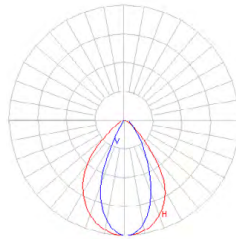

OPTICS + PERFORMANCE

- Wide Wall Wash : $H = 80^\circ$, $F = 110^\circ$; $V = 50^\circ$, $F = 80^\circ$
- 2 performance packages
 - 19W; 2000 lumens
 - 24W; 2300 lumens
- Color Temperatures
 - 95 CRI: 2200K, 2500K, 2700K, 3000K, 3500K, 4000K, 5000K
 - 98+ CRI: 2700K, 3000K, 3500K, 4000K, 5000K
- Fixture life:
 - Full power: 50,000 hours
 - 75% power: 100,000 hours
 - Below 50% power: 125,000 hours
- LED 90% lumen maintenance (LM_{90}): 60,000 hours

WARRANTY

- 5-year warranty

BEAM SPREAD DETAIL

Wide Wall Wash (WW)

- Horizontal = 80° , $F = 110^\circ$
- Vertical = 50° , $F = 80^\circ$

DIMENSIONAL DETAILS

FINISHES Shown with snoots and hex louvers.

Standard Finishes