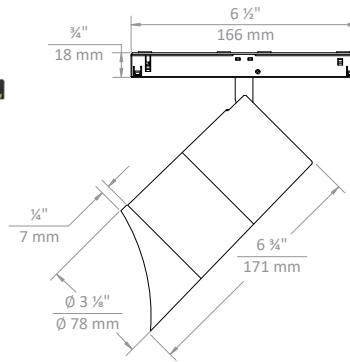

WARRANTY

- 5-year warranty

BEAM SPREAD DETAIL

Wide Wall Wash (WW)

- Horizontal = 80° , $F = 110^\circ$
- Vertical = 50° , $F = 80^\circ$

DIMENSIONAL DETAILS

FINISHES Shown with snoots and hex louvers.

Standard Finishes