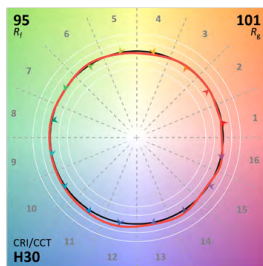

OPTICS + PERFORMANCE

- Wide Wall Wash : $H = 80^\circ$, $F = 110^\circ$; $V = 50^\circ$, $F = 80^\circ$
- 2 performance packages
 - 19W; 2000 lumens
 - 24W; 2300 lumens
- Color Temperatures
 - 95 CRI: 2200K, 2500K, 2700K, 3000K, 3500K, 4000K, 5000K
 - 98+ CRI: 2700K, 3000K, 3500K, 4000K, 5000K
- Fixture life:
 - Full power: 50,000 hours
 - 75% power: 100,000 hours
 - Below 50% power: 125,000 hours
- LED 90% lumen maintenance (LM_{90}): 60,000 hours

MULTIPLE FIXTURES

← 4 FT ON CENTER →

1 FT	46 fc	45 fc	45 fc
2 FT	57 fc	56 fc	56 fc
3 FT	69 fc	68 fc	68 fc
4 FT	62 fc	61 fc	61 fc
5 FT	50 fc	49 fc	49 fc
6 FT	37 fc	36 fc	36 fc
7 FT	28 fc	27 fc	26 fc
8 FT	21 fc	21 fc	20 fc
9 FT	17 fc	16 fc	15 fc

← 6 FT ON CENTER →

1 FT	37 fc	25 fc	36 fc
2 FT	45 fc	32 fc	44 fc
3 FT	53 fc	40 fc	51 fc
4 FT	46 fc	37 fc	45 fc
5 FT	36 fc	31 fc	35 fc
6 FT	25 fc	24 fc	25 fc
7 FT	19 fc	19 fc	19 fc
8 FT	14 fc	14 fc	14 fc
9 FT	11 fc	12 fc	11 fc

TM30 COLOR REPORTS

- 3000K with 95 CRI
- $R_A = 95$; $R_g = 62$
- $R_f = 91$; $R_g = 101$

- 3000K with 98+ CRI
- $R_A = 98$; $R_g = 96$
- $R_f = 95$; $R_g = 101$

DLC DETAILS

LCM	VNSP	NFL	MFL	FL	WFL
2000 lumens	n/a				
2300 lumens	n/a				