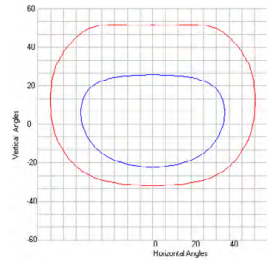

OPTICS + PERFORMANCE

- Wide Wall Wash : $H = 80^\circ$, $F = 110^\circ$; $V = 50^\circ$, $F = 80^\circ$
- 2 performance packages
 - 19W; 2000 lumens
 - 24W; 2300 lumens
- Color Temperatures
 - 95 CRI: 2200K, 2500K, 2700K, 3000K, 3500K, 4000K, 5000K
 - 98+ CRI: 2700K, 3000K, 3500K, 4000K, 5000K
- Fixture life:
 - Full power: 50,000 hours
 - 75% power: 100,000 hours
 - Below 50% power: 125,000 hours
- LED 90% lumen maintenance (LM_{90}): 60,000 hours

WARRANTY

- 5-year warranty

BEAM SPREAD DETAIL

Wide Wall Wash (WW)

- Horizontal = 80° , $F = 110^\circ$
- Vertical = 50° , $F = 80^\circ$

DIMENSIONAL DETAILS

FINISHES Shown with snoots and hex louvers.

Standard Finishes