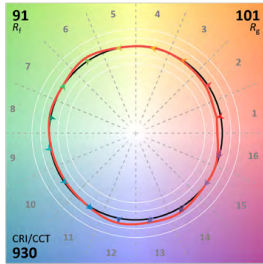

OPTICS + PERFORMANCE

- Wide Wall Wash : $H = 80^\circ$, $F = 110^\circ$; $V = 50^\circ$, $F = 80^\circ$
- 2 performance packages
 - 19W; 2000 lumens
 - 24W; 2300 lumens
- Color Temperatures
 - 95 CRI: 2200K, 2500K, 2700K, 3000K, 3500K, 4000K, 5000K
 - 98+ CRI: 2700K, 3000K, 3500K, 4000K, 5000K
- Fixture life:
 - Full power: 50,000 hours
 - 75% power: 100,000 hours
 - Below 50% power: 125,000 hours
- LED 90% lumen maintenance (LM_{90}): 60,000 hours

SINGLE FIXTURE

	0 FT	1 FT	2 FT	3 FT	4 FT	5 FT
1 FT	32 fc	29 fc	20 fc	12 fc	5 fc	2 fc
2 FT	40 fc	36 fc	25 fc	14 fc	6 fc	3 fc
3 FT	47 fc	43 fc	30 fc	19 fc	9 fc	4 fc
4 FT	39 fc	36 fc	28 fc	19 fc	10 fc	5 fc
5 FT	29 fc	27 fc	22 fc	16 fc	9 fc	5 fc
6 FT	19 fc	18 fc	15 fc	12 fc	8 fc	5 fc
7 FT	13 fc	12 fc	11 fc	9 fc	6 fc	4 fc
8 FT	9 fc	9 fc	8 fc	7 fc	5 fc	3 fc
9 FT	6 fc	6 fc	6 fc	5 fc	4 fc	3 fc

MULTIPLE FIXTURES

← 4 FT ON CENTER →

1 FT	46 fc	45 fc	45 fc
2 FT	57 fc	56 fc	56 fc
3 FT	69 fc	68 fc	68 fc
4 FT	62 fc	61 fc	61 fc
5 FT	50 fc	49 fc	49 fc
6 FT	37 fc	36 fc	36 fc
7 FT	28 fc	27 fc	26 fc
8 FT	21 fc	21 fc	20 fc
9 FT	17 fc	16 fc	15 fc

TM30 COLOR REPORTS

- 3000K with 95 CRI
- $R_A = 95$; $R_g = 62$
- $R_f = 91$; $R_g = 101$

- 3000K with 98+ CRI
- $R_A = 98$; $R_g = 96$
- $R_f = 95$; $R_g = 101$

DLC DETAILS

LCM	VNSP	NFL	MFL	FL	WFL
2000 lumens	n/a				
2300 lumens	n/a				