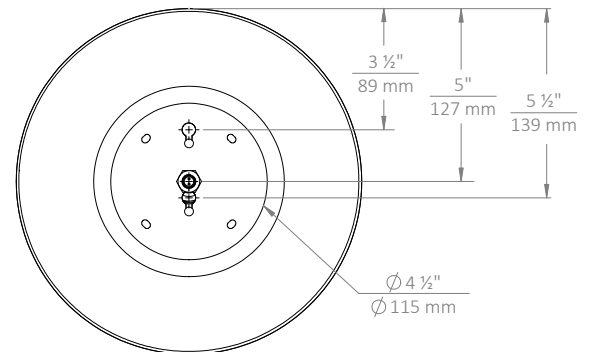

Radial Sphere Sconce

10" Custom Order Luminaire

PROJECT _____

TYPE _____

SPECIFICATION _____

- \ 120 V
- \ ETL Certified
- \ RoHs-compliant
- \ Fits standard junction box
- \ Light Source: G8 base (lamp by others)

Ordering Information

Example: RSS10/AO/NW

/	/	
Fixture RSS10	Globe Material AO - Acid Opal Glass CG - Clear Glass WA - White Acrylic	Finish NW - Natural Wood

NOTE: This product is a special order, non-stocked decorative fixture.
Please consult factory for lead times, minimum ordering quantities and pricing.
A prepayment will apply at PO. NCNR (non-cancelable, non-returnable.)