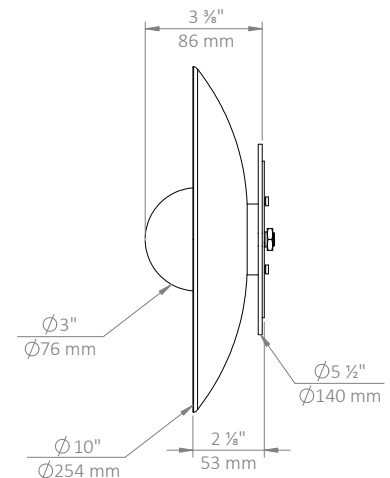

Radial Sphere Sconce

10" Custom Order Luminaire

PROJECT _____

TYPE _____

SPECIFICATION _____

- \ 120 V
- \ ETL Certified
- \ RoHs-compliant
- \ Fits standard junction box
- \ Light Source: G8 base (lamp by others)

Ordering Information

Example: RSS10/AO/NW

/	/	
Fixture RSS10	Globe Material AO - Acid Opal Glass CG - Clear Glass WA - White Acrylic	Finish NW - Natural Wood

NOTE: This product is a special order, non-stocked decorative fixture.
Please consult factory for lead times, minimum ordering quantities and pricing.
A prepayment will apply at PO. NCNR (non-cancelable, non-returnable.)