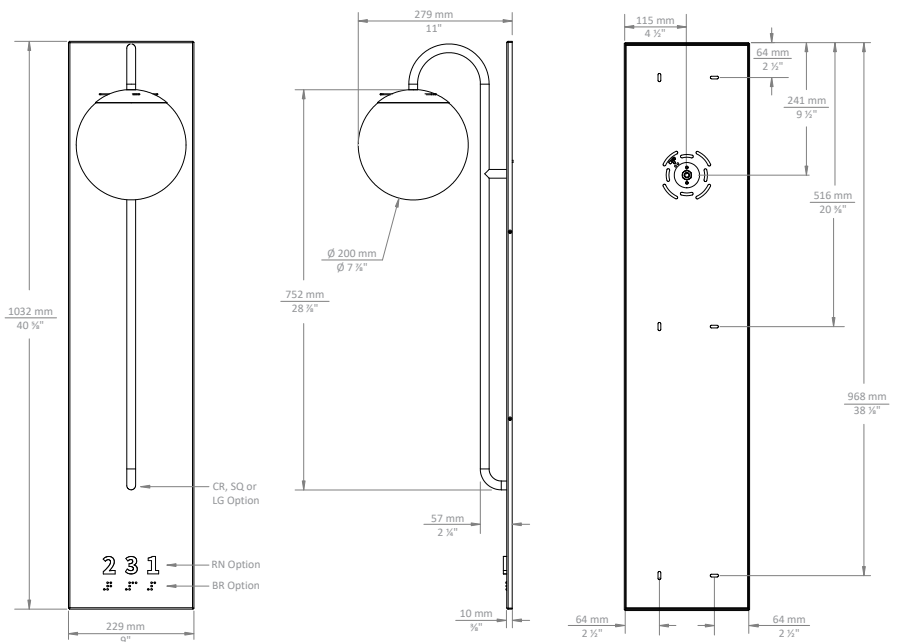

CUSTOM OPTION NOTES

Please provide information like room number ranges here

*Consult factory for lead time and availability

NOTE: This is a non-stocked decorative product;
30% payment at PO and NCNR.

This is a custom decorative product if RAL, logo,
room numbers or braille stamps are specified.
100% payment due at PO and NCNR.