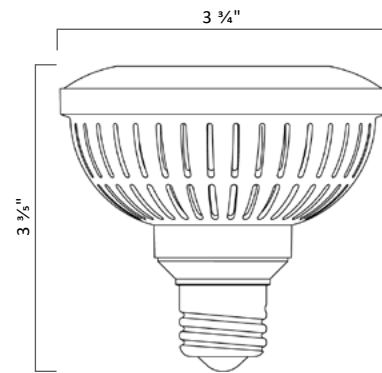

### PAR 30 | RETROFIT LAMP

- 120 V
- 50,000 Hours (L70)
- Halogen PAR form factor (ANSI compliant)
- Lightest LED lamps on the market
- RoHs-compliant
- Dry location rating
- ETL Certified to UL Standard 1993
- Contain no lead or mercury
- Fully dimmable; Compatability list available.
- Base Types: E26 Standard; GU24\*
- Recommended for use in open environment fixtures
- Approved for use in recessed IC and non-IC rated fixtures with open apertures only
- \*VioLight color rendering enhancements available
- \*90+ High CRI available for 27K and 30K. Consult factory for availability in other color temperatures. To order, replace 'K' in CCT designation with 'h' in code below.

Weight: 6.8 oz.

Ordering Information

Example: LR30/25/30K/1250/WH

Lamp	Beam Spread	CCT	Lumens	Housing Color
LR30	15	27K	1250	WH - White SL - Silver* BK - Black*
	25	30K	1250	
	40	35K*	1250	
		40K*	1250	
	15	30v*	900	
	25			
	40			