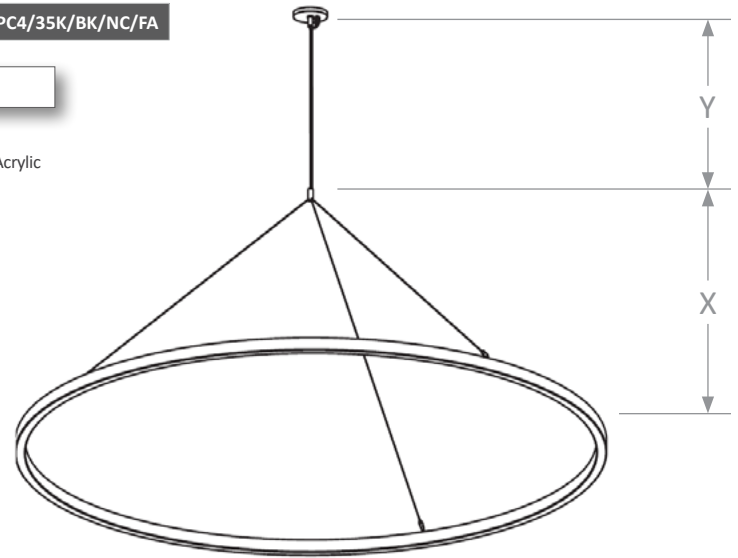

Hoop Chandelier

Custom Order LED Luminaire

PROJECT _____

TYPE _____

SPECIFICATION _____

- / 120/277 V, 50/60 Hz
- / 50,000 Hours (L70)
- / 4' diameter; 47 W or 6' diameter; 70 W
- / 0-10V, programmable, 1% dimming
- / Extruded aluminum housing
- / White frosted acrylic diffuser

- / ETL Certified
- / RoHs-compliant
- / Dry location rated

Ordering Information

Example: HPC4/35K/BK/NC/FA

	/	/	/	/
Fixture HPC4 <i>(4-foot)</i>	CCT 27K - 2700K 30K - 3000K 35K - 3500K	Finish Color PW - Perfect White BK - Black	Mounting NC - Nexus Central	Diffuser FA - Frosted Acrylic
HPC6 <i>(6-foot)</i>				

Fixture	X Length	Y Length
HPC4	24"	48" Standard Max
HPC6	20 7/8"	24" Standard Max

*Consult factory for lead time and availability

NOTE: This product is a special order, non-stocked decorative fixture.
Please consult factory for lead times, minimum ordering quantities and pricing.
A prepayment will apply at PO. NCNR (non-cancelable, non-returnable.)