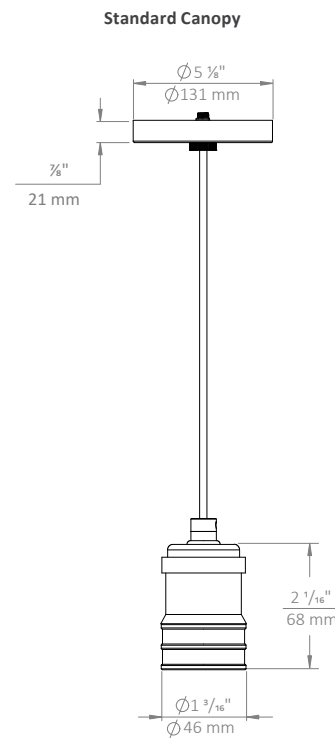

## Custom Order Luminaire

PROJECT \_\_\_\_\_

TYPE \_\_\_\_\_

SPECIFICATION \_\_\_\_\_

- 120-277 V
- RoHS-compliant
- Light Source: E26 base (lamp by others)
- 2 1/8" depth Storage canopy option:  
Adjustable cable height by winding and storing it inside the canopy. Can store 6 - 8 ft. of cord

**Ordering Information**

Example: HCP/0/0/GR/12/TW/BK/SC/WH

Fixture	Shade Shape	Socket Finish	Cord Length	Cord Type	Cord Color	Canopy Finish
HCP	GL12 - 12" Globe (open bottom) TD - Tear Drop 0 - None	BS - Brushed Brass GR - Graphite CR - Chrome BN - Brushed Nickel GD - Gold BZ - Bronze WH - White	8 - 8 ft. 12 - 12 ft. 15 - 15 ft. 20 - 20 ft. 25 - 25 ft. -- - Custom	RD - Round TW - Twisted	WH - White BK - Black GY - Grey RD - Red BR - Brown AQ - Aqua OR - Orange BL - Blue YW - Yellow CM - Custom	WH - White BK - Black
	<b>Shade Material</b> AO - Acid Opal Glass CG - Clear Glass CAO - Clear Acrylic WA - White Acrylic CA - Clear Air Bubble Glass AA - Amber Air Bubble Glass 0 - None					<b>Canopy Type</b> CM - Standard Canopy Mount SC - Winding Storage Canopy for adjustable cable length