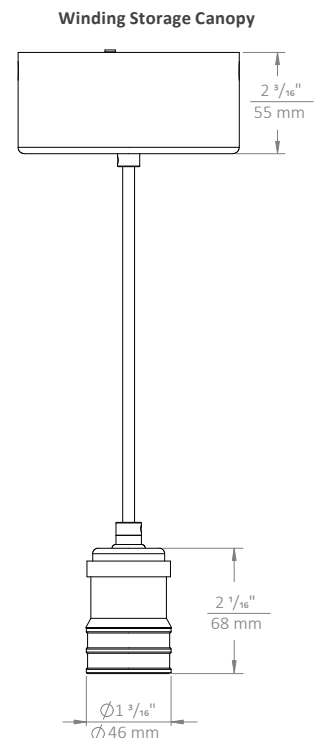

## Custom Order Luminaire

PROJECT \_\_\_\_\_

TYPE \_\_\_\_\_

SPECIFICATION \_\_\_\_\_

- 120-277 V
- RoHS-compliant
- Light Source: E26 base (lamp by others)
- 2 1/8" depth Storage canopy option:  
Adjustable cable height by winding and storing it inside the canopy. Can store 6 - 8 ft. of cord

**Ordering Information**

Example: HCP/0/0/GR/12/TW/BK/SC/WH

Fixture	Shade Shape	Socket Finish	Cord Length	Cord Type	Cord Color	Canopy Finish
HCP	GL12 - 12" Globe (open bottom) TD - Tear Drop 0 - None	BS - Brushed Brass GR - Graphite CR - Chrome BN - Brushed Nickel GD - Gold BZ - Bronze WH - White	8 - 8 ft. 12 - 12 ft. 15 - 15 ft. 20 - 20 ft. 25 - 25 ft. -- - Custom	RD - Round TW - Twisted	WH - White BK - Black GY - Grey RD - Red BR - Brown AQ - Aqua OR - Orange BL - Blue YW - Yellow CM - Custom	WH - White BK - Black
	<b>Shade Material</b> AO - Acid Opal Glass CG - Clear Glass CAO - Clear Acrylic WA - White Acrylic CA - Clear Air Bubble Glass AA - Amber Air Bubble Glass 0 - None					<b>Canopy Type</b> CM - Standard Canopy Mount SC - Winding Storage Canopy for adjustable cable length