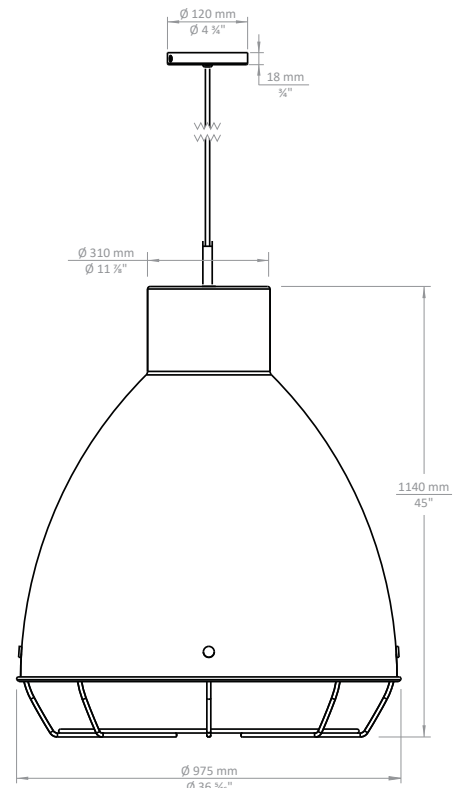

Gabia Pendant

36" Custom Order Luminaire

PROJECT _____

TYPE _____

- / 120 V
- / Powder coated steel spun shade
- / Light Source: Provided by others
- / 100 W maximum E26 medium base
- / Adjustable height
- / Weight: TBD
- / Non dimming
- / ETL Certified
- / RoHS-compliant

Ordering Information

Example: GP36/60/YW/ST/WC

Fixture	Interior Finish	Exterior Finish	Mounting	Acc + Options
GP36	WH - White	WH - White BK - Black YW - Yellow OR - Orange RD - Red BL - Blue	ST - Stem Mount CB - Cable Mount	WC - Wire Cage