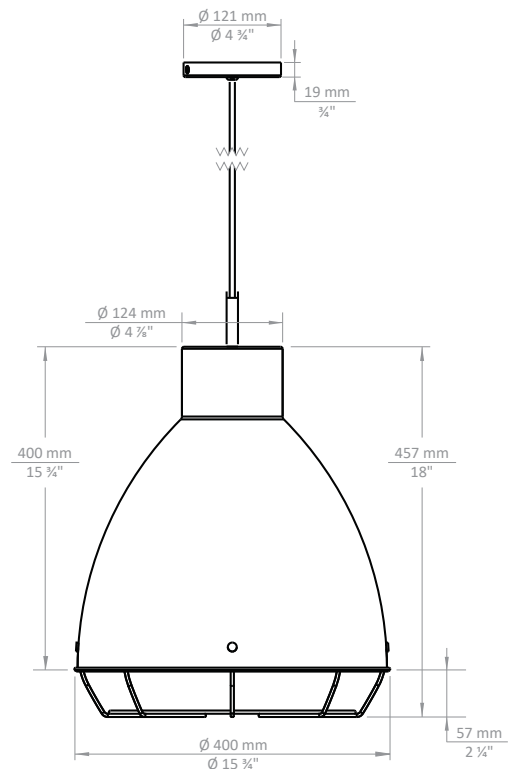

## 15" Custom Order Luminaire

PROJECT \_\_\_\_\_

TYPE \_\_\_\_\_

SPECIFICATION \_\_\_\_\_

- 120 V
- Powder coated steel spun shade
- Light Source: Provided by others
- 100 W maximum E26 medium base
- Adjustable height
- Weight: TBD
- Non dimming
- ETL Certified
- RoHS-compliant

**Ordering Information**

Example: GP15/60/YW/ST/WC

Fixtue GP15	Interior Finish WH - White	Exterior Finish WH - White BK - Black YW - Yellow OR - Orange RD - Red BL - Blue	Mounting ST - Stem Mount CB - Cable Mount	Acc + Options WC - Wire Cage
----------------	-------------------------------	--	---	---------------------------------