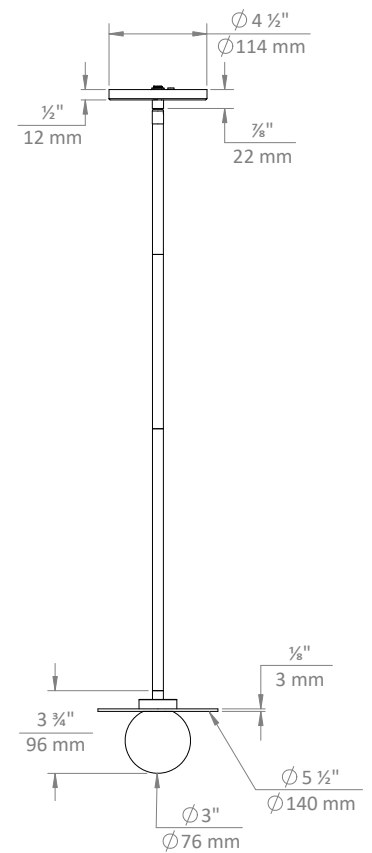

Globe Disc Pendant

3" Custom Order Luminaire

PROJECT _____

TYPE _____

SPECIFICATION _____

- / 120 V
- / ETL Certified
- / RoHs-compliant
- / Light Source: G8 base (lamp by others)
- / Adjustable height: 8'

Ordering Information

Example: GDP3/OG/B/DB/ST

Fixture	Globe Material	Metal Material	Metal Finish	Mounting
GDP3	AO - Acid Opal Glass CG - Clear Glass WA - White Acrylic	S - Painted Steel B - True Brass	BS - Brushed Brass DB - Dark Brass CR - Chrome BN - Brushed Nickel GD - Gold BZ - Bronze	CB - Cable Mount ST - Stem Mount SC - Swivel Canopy Stem Mount