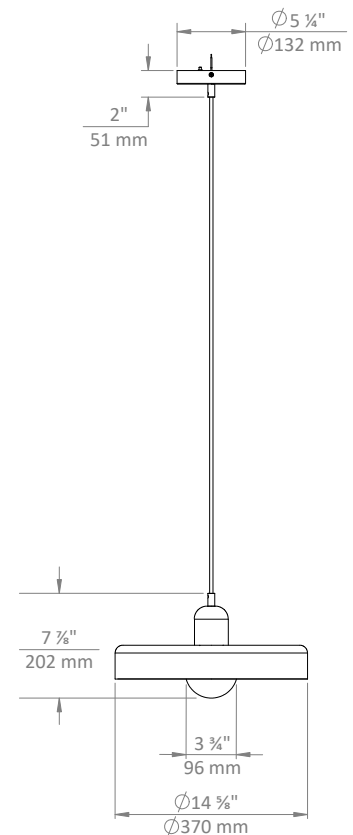

Disc Shade Pendant

14" Custom Order Luminaire

PROJECT _____

TYPE _____

SPECIFICATION _____

- / 120 V
- / ETL Certified
- / RoHs-compliant
- / Light Source: E12 base (lamp by others)
- / Adjustable cable height: 8'

Ordering Information

Example: DSP14/AO/S/WH/ST

Fixture	Shade Material	Metal Material	Metal Finish	Mounting
DSP14	AO - Acid Opal Glass AG - Amber Glass WA - White Acrylic	S - Painted Steel B - True Brass	BS - Brushed Brass DB - Dark Brass CR - Chrome BN - Brushed Nickel GD - Gold BZ - Bronze	CB - Cable Mount ST - Stem Mount SC - Swivel Canopy Stem Mount