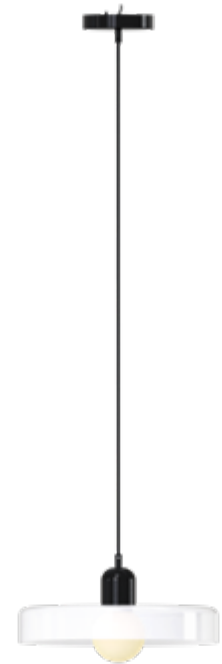

Disc Shade Pendant

14" Custom Order Luminaire

PROJECT _____

TYPE _____

SPECIFICATION _____

- / 120 V
- / ETL Certified
- / RoHs-compliant
- / Light Source: E12 base (lamp by others)
- / Adjustable cable height: 8'

Ordering Information

Example: DSP14/AO/S/WH/ST

Fixture	Shade Material	Metal Material	Metal Finish	Mounting
DSP14	AO - Acid Opal Glass AG - Amber Glass WA - White Acrylic	S - Painted Steel B - True Brass	BS - Brushed Brass DB - Dark Brass CR - Chrome BN - Brushed Nickel GD - Gold BZ - Bronze	CB - Cable Mount ST - Stem Mount SC - Swivel Canopy Stem Mount