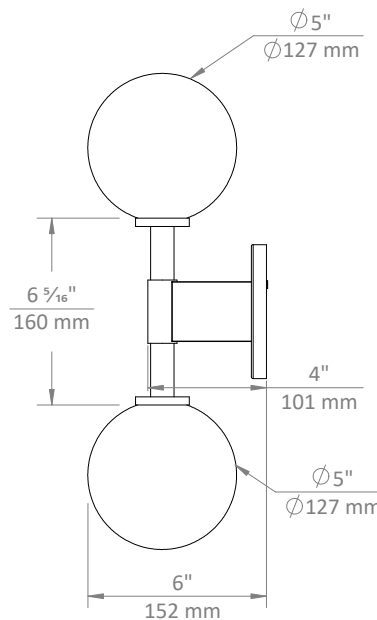

Double Globe Sconce

5" Custom Order Luminaire

PROJECT _____

TYPE _____

SPECIFICATION _____

- \ 120 V
- \ ETL Certified
- \ RoHs-compliant
- \ Fits standard junction box
- \ Light Source: 2 x G8 bi-pin base (lamp by others)

Ordering Information

Example: DGS5/WA/B/BS

Fixture	Globe Material	Metal Material	Finish
DGS5	AO - Acid Opal Glass CG - Clear Glass WA - White Acrylic	S - Painted Steel B - True Brass	BS - Brushed Brass DB - Dark Brass CR - Chrome BN - Brushed Nickel GD - Gold BZ - Bronze