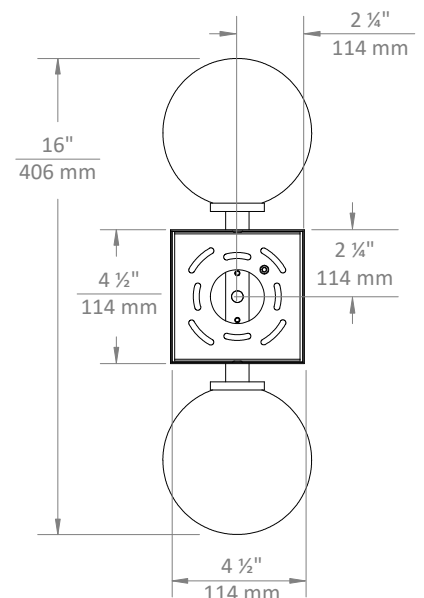

Double Globe Sconce

5" Custom Order Luminaire

PROJECT _____

TYPE _____

SPECIFICATION _____

- \ 120 V
- \ ETL Certified
- \ RoHs-compliant
- \ Fits standard junction box
- \ Light Source: 2 x G8 bi-pin base (lamp by others)

Ordering Information

Example: DGS5/WA/B/BS

Fixture	Globe Material	Metal Material	Finish
DGS5	AO - Acid Opal Glass CG - Clear Glass WA - White Acrylic	S - Painted Steel B - True Brass	BS - Brushed Brass DB - Dark Brass CR - Chrome BN - Brushed Nickel GD - Gold BZ - Bronze