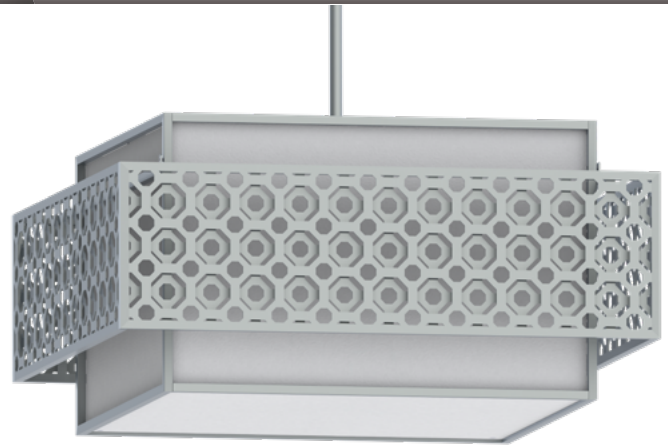

Cubic Philigree

Special Order 19" Pendant

PROJECT _____

TYPE _____

SPECIFICATION _____

- \ Canopy mount pendant light for mounting and installation directly to junction box
- \ 3 x Medium A19 75W Max. 120v - provided by other
- \ RoHS-compliant
- \ Non dimming
- \ Safety listed for damp locations

Ordering Information

Example: CPP19\WH\FL\SN\ST

Fixture	Shade Color	Shade Material	Finish	Mounting
CPP19	WH- White	FL- Fabric Linen	BS - Brushed Brass PN - Polished Nickel SN - Satin Nickel GD - Gold	ST - Stem Mount CB - Cane Mount

- \ Length: 19 ¾"
- \ Width: 19 ¾"
- \ Height: 10"
- \ Canopy: 5" Diameter
- \ Stem: 1 x 6"; 4 x 12"

*Consult factory for lead time and availability

NOTE: This product is a special order, non-stocked decorative fixture.
Please consult factory for lead times, minimum ordering quantities and pricing.
A prepayment will apply at PO. NCNR (non-cancelable, non-returnable.)