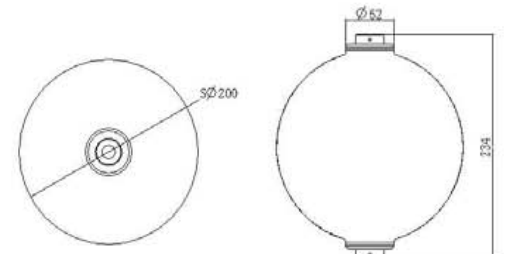

Wiring diagram:

*Consult factory for lead time and availability

NOTE: This product is a special order, non-stocked decorative fixture. Please consult factory for lead times, minimum ordering quantities and pricing. A prepayment will apply at PO. NCNR (non-cancelable, non-returnable.)

WARNING: Not for use in fully enclosed luminaires. Risk of electric shock. Use in an indoor, dry location only. This device is not intended for use with emergency exit fixtures or emergency exit lights. May not be compatible with all dimmers; please visit solais.com/dimming for up-to-date dimmer compatibility information.

NOTES: This device complies with Part 15 of the FCC Rule. This product may cause interference with other devices. If interference occurs, change the locations of the products involved.

Information subject to change without notice.