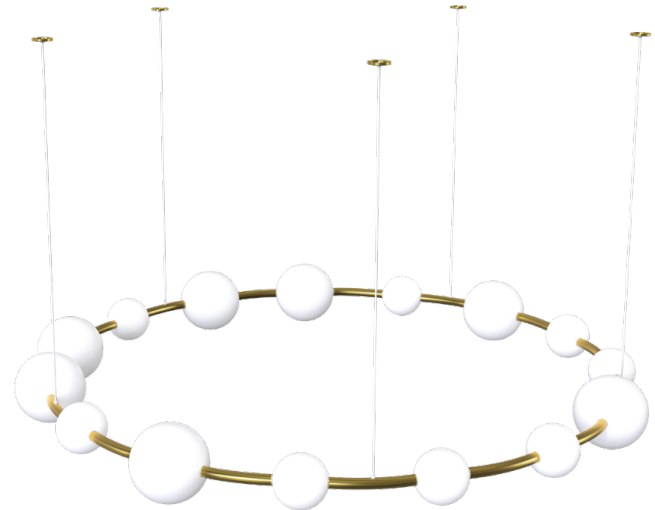

# Anillo7 Chandelier

7' Custom Order Luminaire

PROJECT \_\_\_\_\_

TYPE \_\_\_\_\_

SPECIFICATION \_\_\_\_\_

- 120 V
- 50,000 Hours (L70)
- 90+ CRI Standard
- Fixture Power: 240 W
- RoHS-compliant

**Ordering Information** Example: AN7/2765/9/GD/CB

Fixture	CCT	Lumens	Housing Color	Mounting
AN7	2765 - 2700 to 6500K * Other CCT combinations available	20 - 20,000	GD - Gold	CB - Cable Mount

**Wiring diagram:**

\*Consult factory for lead time and availability