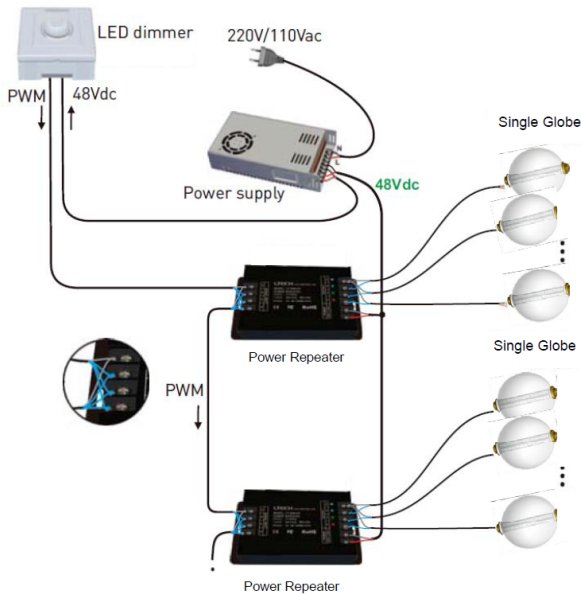

Wiring diagram:

*Consult factory for lead time and availability

NOTE: This product is a special order, non-stocked decorative fixture. Please consult factory for lead times, minimum ordering quantities and pricing. A prepayment will apply at PO. NCNR (non-cancelable, non-returnable.)

WARNING: Not for use in fully enclosed luminaires. Risk of electric shock. Use in an indoor, dry location only. This device is not intended for use with emergency exit fixtures or emergency exit lights. May not be compatible with all dimmers; please visit solais.com/dimming for up-to-date dimmer compatibility information.

NOTES: This device complies with Part 15 of the FCC Rule. This product may cause interference with other devices. If interference occurs, change the locations of the products involved.

Information subject to change without notice.