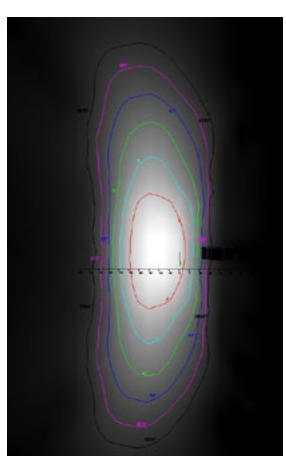

## HSS House-Side Shield

FIXTURE MOUNTED AT 25 FT.

PROJECT \_\_\_\_\_

TYPE \_\_\_\_\_

SPECIFICATION \_\_\_\_\_

- Flat-black, injection molded plastic resin
- Tool-less, clip-on discrete shield
- Used to control unwanted light in residential areas
- Designed for use in the following EnergyLite product families:
  - GridLite
  - BroadLite
  - HawkLite

### TYPE II MEDIUM

▪ Without Shield

▪ With Shield

### TYPE V SQUARE

▪ Without Shield

▪ With Shield