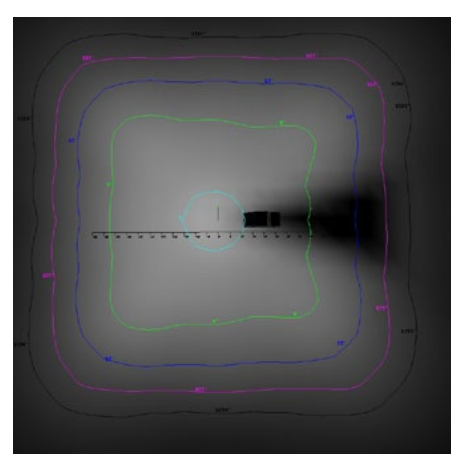

## HSS House-Side Shield

FIXTURE MOUNTED AT 25 FT.

PROJECT \_\_\_\_\_

TYPE \_\_\_\_\_

SPECIFICATION \_\_\_\_\_

- Flat-black, injection molded plastic resin
- Tool-less, clip-on discrete shield
- Used to control unwanted light in residential areas
- Designed for use in the following EnergyLite product families:
  - GridLite
  - BroadLite
  - HawkLite

### TYPE III MEDIUM

▪ Without Shield

▪ With Shield

### TYPE V SQUARE

▪ Without Shield

▪ With Shield