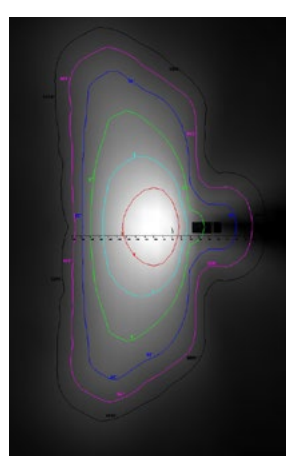

## HSS House-Side Shield

FIXTURE MOUNTED AT 25 FT.

PROJECT \_\_\_\_\_

TYPE \_\_\_\_\_

SPECIFICATION \_\_\_\_\_

- Flat-black, injection molded plastic resin
- Tool-less, clip-on discrete shield
- Used to control unwanted light in residential areas
- Designed for use in the following EnergyLite product families:
  - GridLite
  - BroadLite
  - HawkLite

### TYPE II MEDIUM

▪ Without Shield

▪ With Shield

### TYPE III MEDIUM

▪ Without Shield

▪ With Shield

### TYPE V SQUARE

▪ Without Shield

▪ With Shield