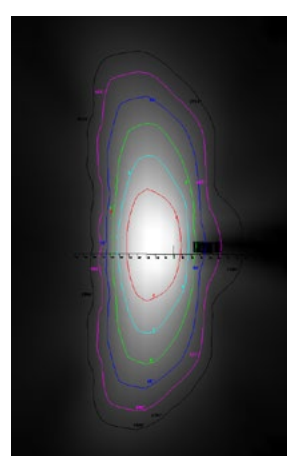

## HSS House-Side Shield

FIXTURE MOUNTED AT 25 FT.

PROJECT \_\_\_\_\_

TYPE \_\_\_\_\_

SPECIFICATION \_\_\_\_\_

- Flat-black, injection molded plastic resin
- Tool-less, clip-on discrete shield
- Used to control unwanted light in residential areas
- Designed for use in the following EnergyLite product families:
  - GridLite
  - BroadLite
  - HawkLite

### TYPE II MEDIUM

▪ Without Shield

▪ With Shield

### TYPE V SQUARE

▪ Without Shield

▪ With Shield