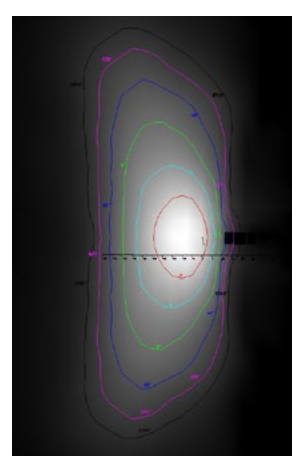

## HSS House-Side Shield

FIXTURE MOUNTED AT 25 FT.

PROJECT \_\_\_\_\_

TYPE \_\_\_\_\_

SPECIFICATION \_\_\_\_\_

- Flat-black, injection molded plastic resin
- Tool-less, clip-on discrete shield
- Used to control unwanted light in residential areas
- Designed for use in the following EnergyLite product families:
  - GridLite
  - BroadLite
  - HawkLite

### TYPE II MEDIUM

▪ Without Shield

▪ With Shield

### TYPE III MEDIUM

▪ Without Shield

▪ With Shield